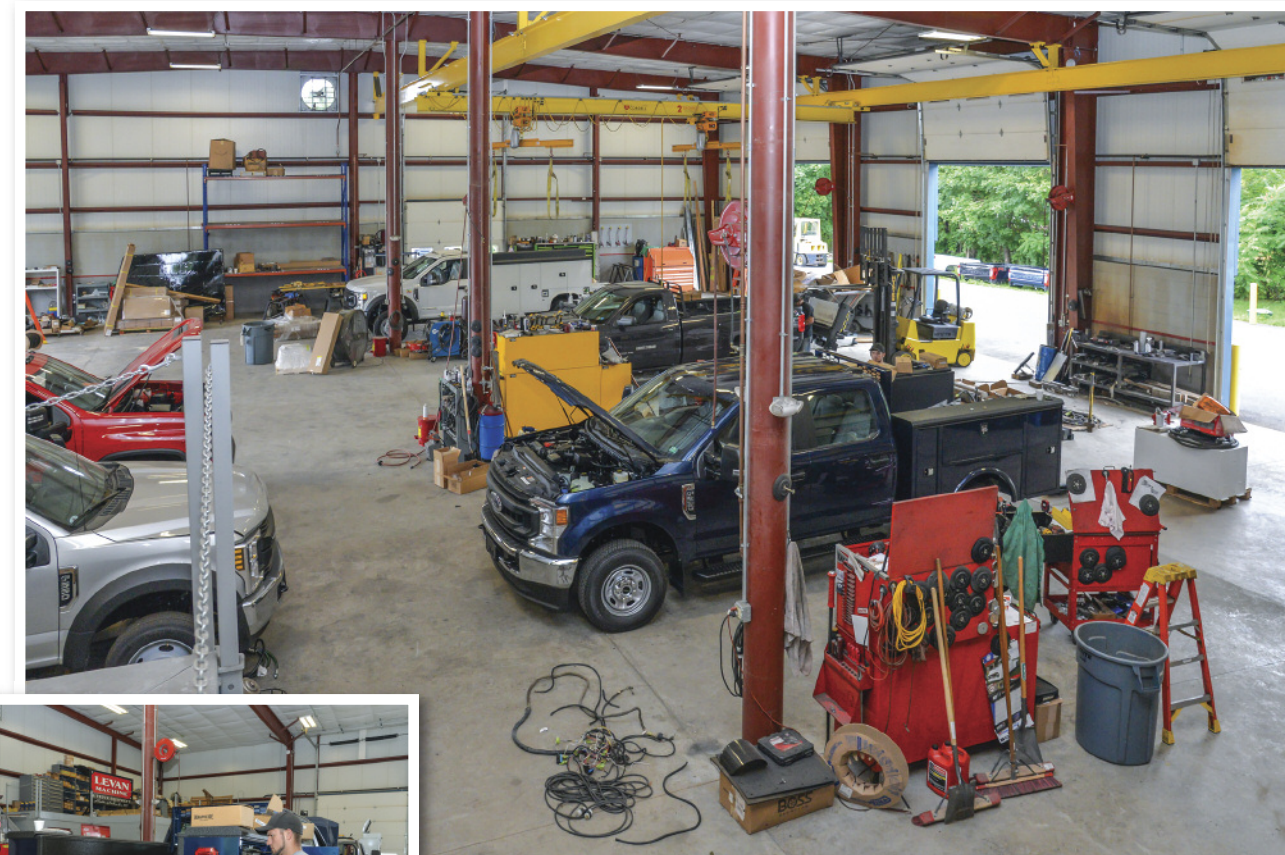

PHOTOS BY STYLISH IMAGES

In 2010, Levan launched their Commercial Truck Upfit division which services the commercial and fleet market throughout Pennsylvania, New Jersey and Maryland. Their highly qualified, experienced team builds a commercial truck specific to your daily work needs. Whether you need a service, platform, crane or dump body, snowplow or spreader, liftgate, central hydraulic system or PTO, Levan's truck experts are trained to build a truck that will increase your efficiency and get the job done. They also offer general truck repair and maintenance.

Levan Machine and Truck Equipment has an extensive selection of truck products regardless of the size of commercial vehicle from Class 1 up to Class 8. The team at Levan listens to their customers before, during and after the sale is complete. They work hard to ensure they build a truck to meet your daily work needs, and if you aren't sure what you need, they'll help you figure it out. Levan has a number of great relationships with commercial auto and truck dealers and can help facilitate the buying process too.